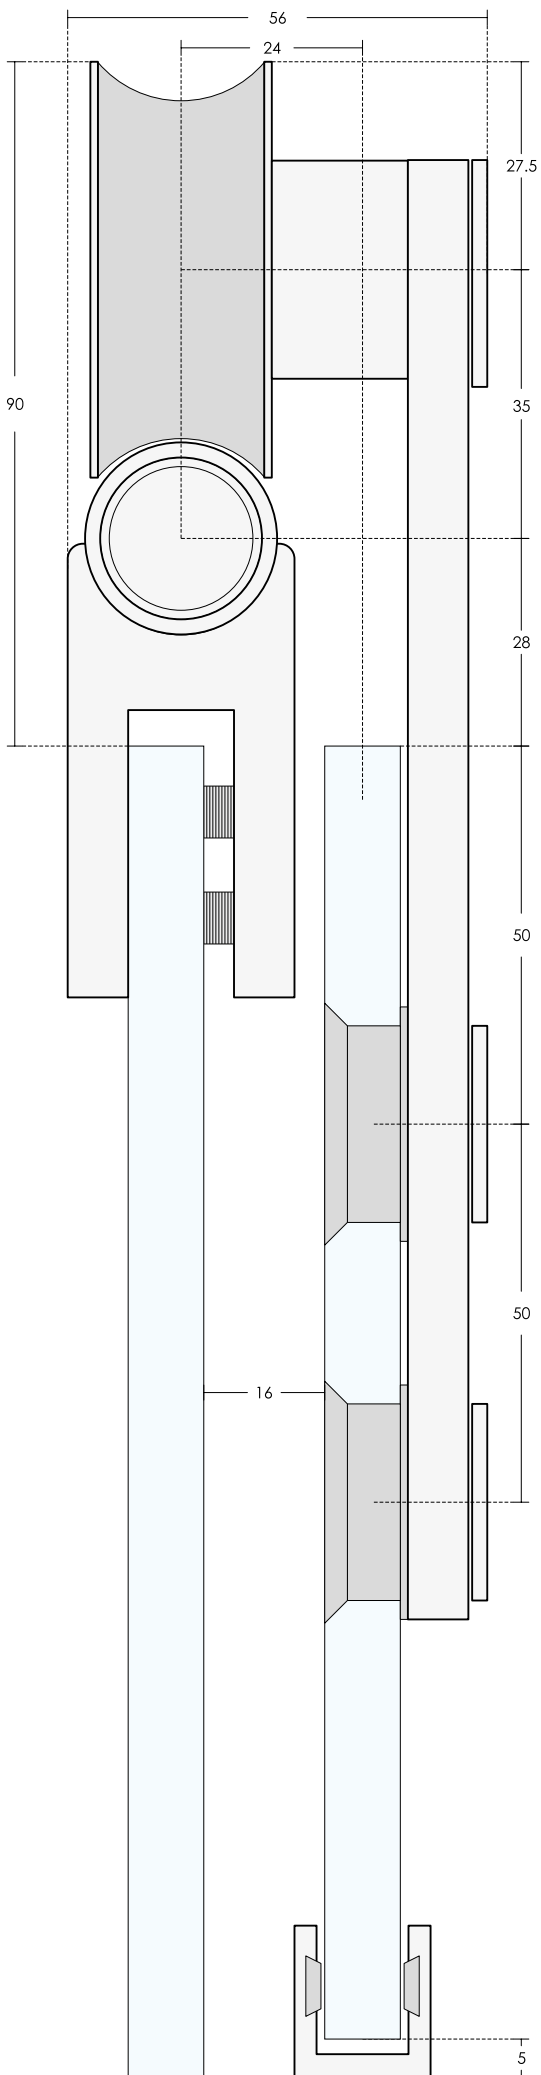

ST

shower cabin series

NEW
PRODUCT

Installation instructions

ST02

1x PCA-GT03

1x PCA-HL35

4x PCA-RH18A

1x PCA-FG03

1x PCA-S09

2x PCA-FG01A

1x PCA-GG01

ST04

SA

shower cabin series

A0

shower cabin series

NEW
PRODUCT

B0

shower cabin series

NEW
PRODUCT

2xPCA-HL34 1xPCA-HL35 3xPCA-HL36 1xPCA-GT02

1xPCA-HL34 1xPCA-HL37 1xPCA-HL38 1xPCA-GT02

1x PCA-GG02