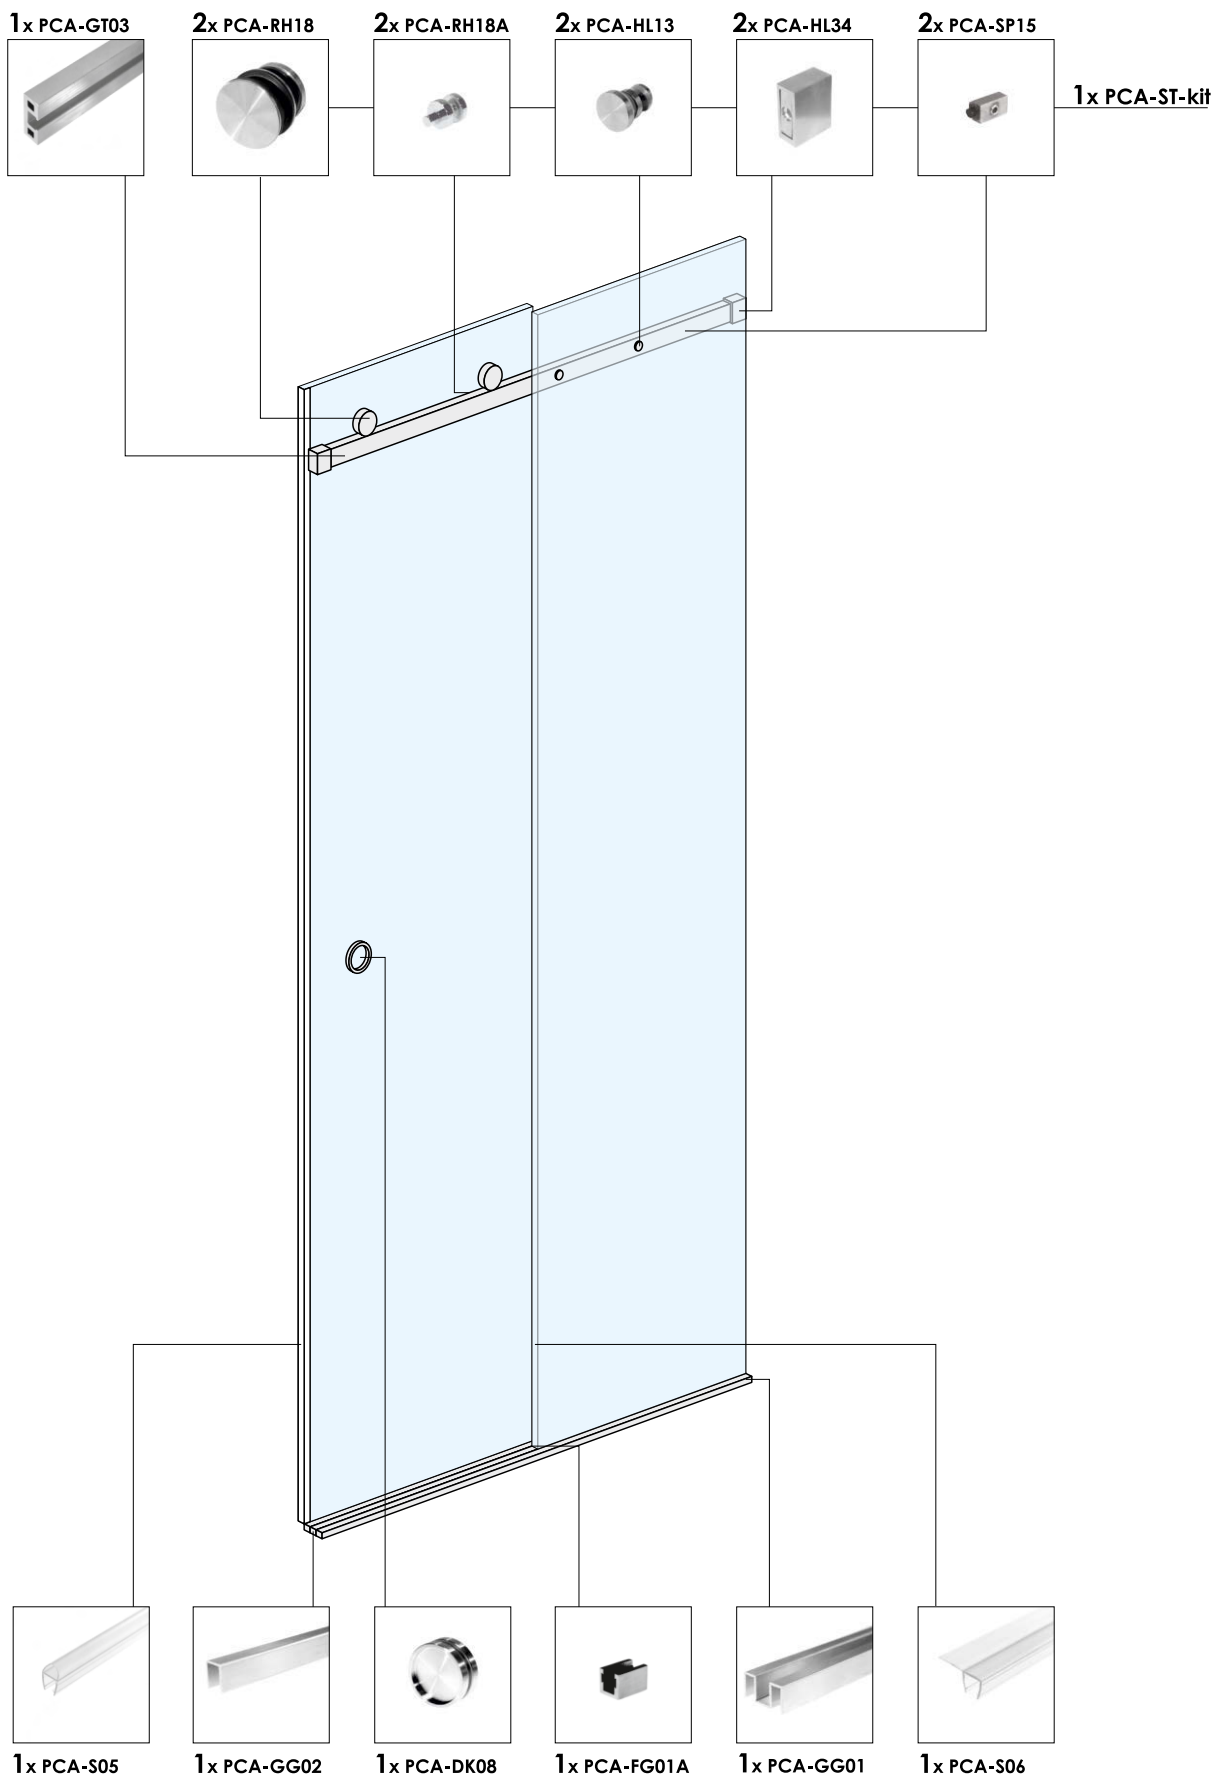

ST

shower cabin series

NEW
PRODUCT

Installation instructions

ST02

1x PCA-GT03

1x PCA-HL35

4x PCA-RH18A