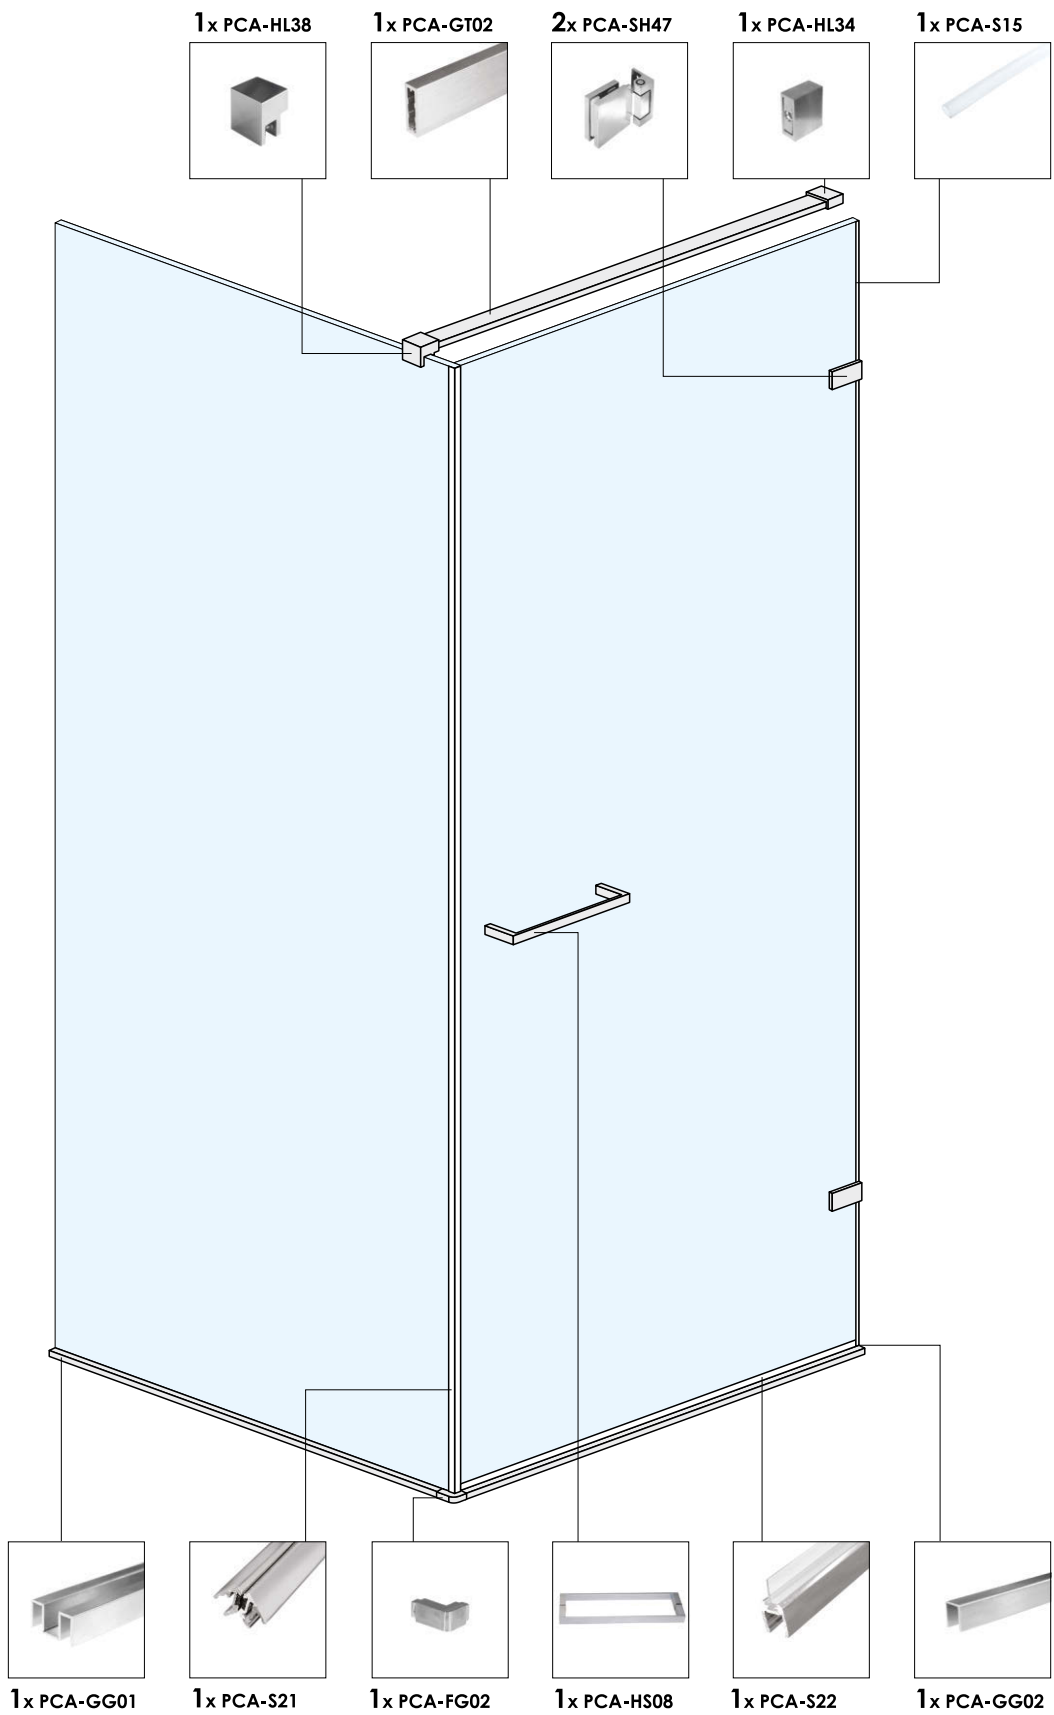

shower cabin series

NEW
PRODUCT

B0

shower cabin series

NEW
PRODUCT

2xPCA-HL34 1xPCA-HL35 3xPCA-HL36 1xPCA-GT02

1xPCA-HL34 1xPCA-HL37 1xPCA-HL38 1xPCA-GT02

1x PCA-GG02